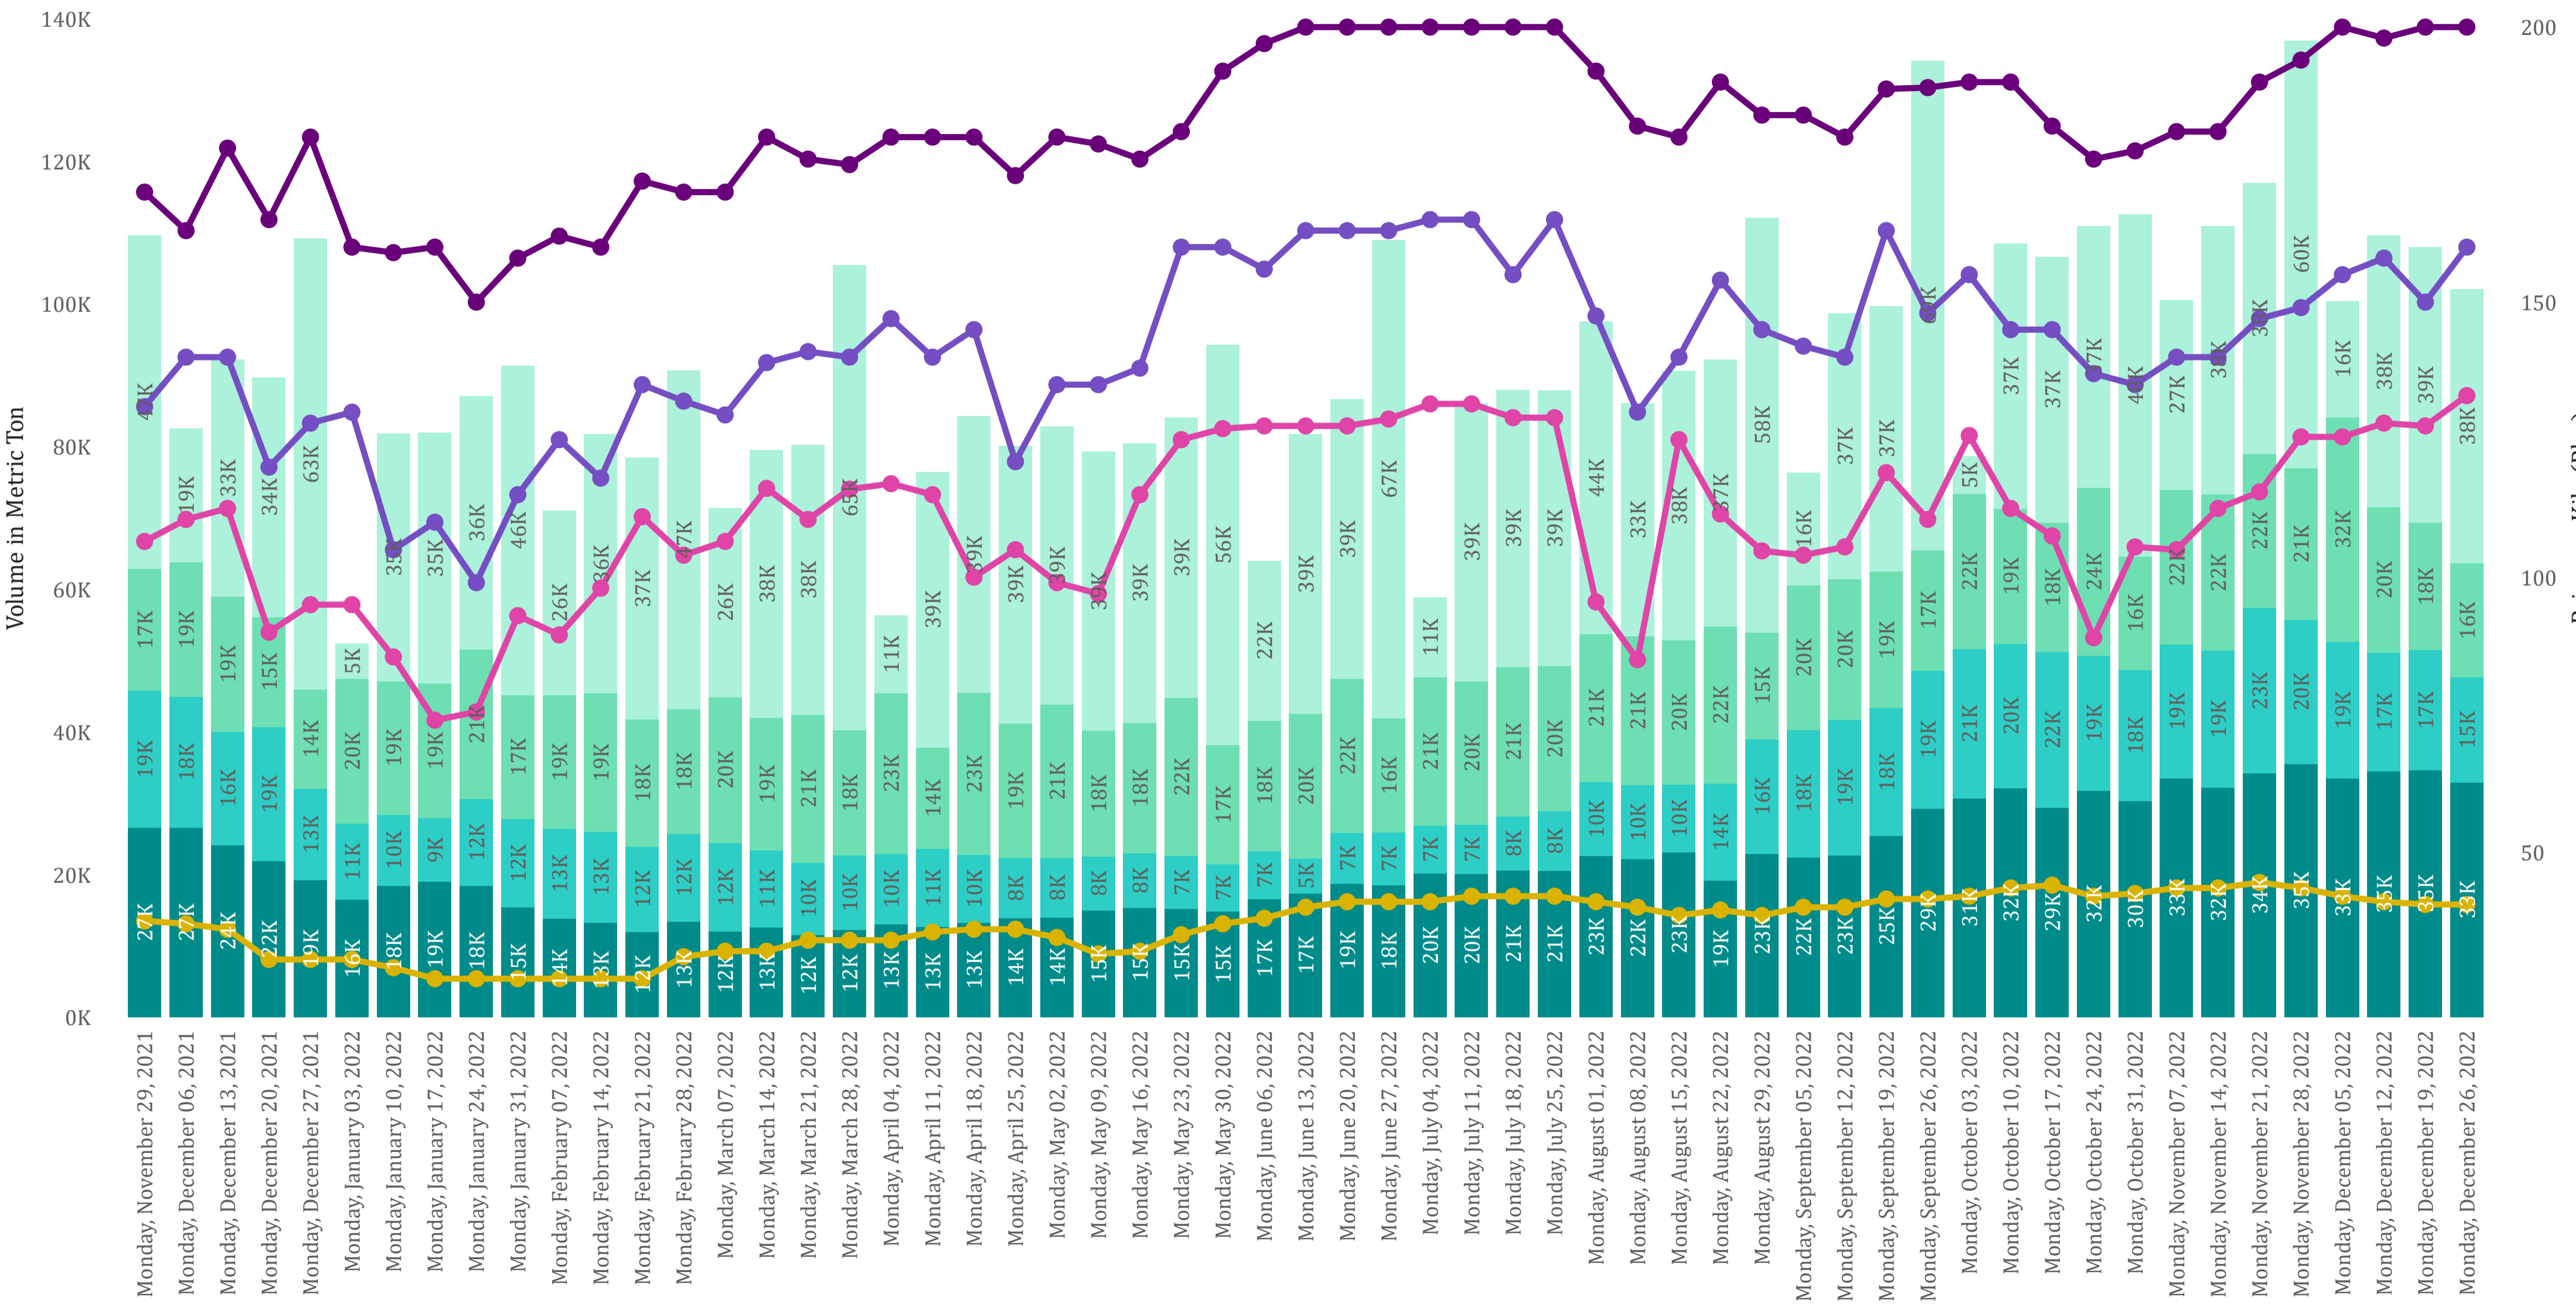

# Chicken Price and Volume Profile

Period: November 2021 - December 2022

● Imported Chicken in Cold Storage 
 ● Local Chicken in Cold Storage 
 ● Slaughter Chicken 
 ● Local Production (LCM) 
 ● DOC (Farm Gate) Price per Head 
 ● Commercial Broiler (Farm Gate) Price per Kilo 
 ● Galantina Price per Kilo 
 ● Dressed Chicken Retail Price per Kilo